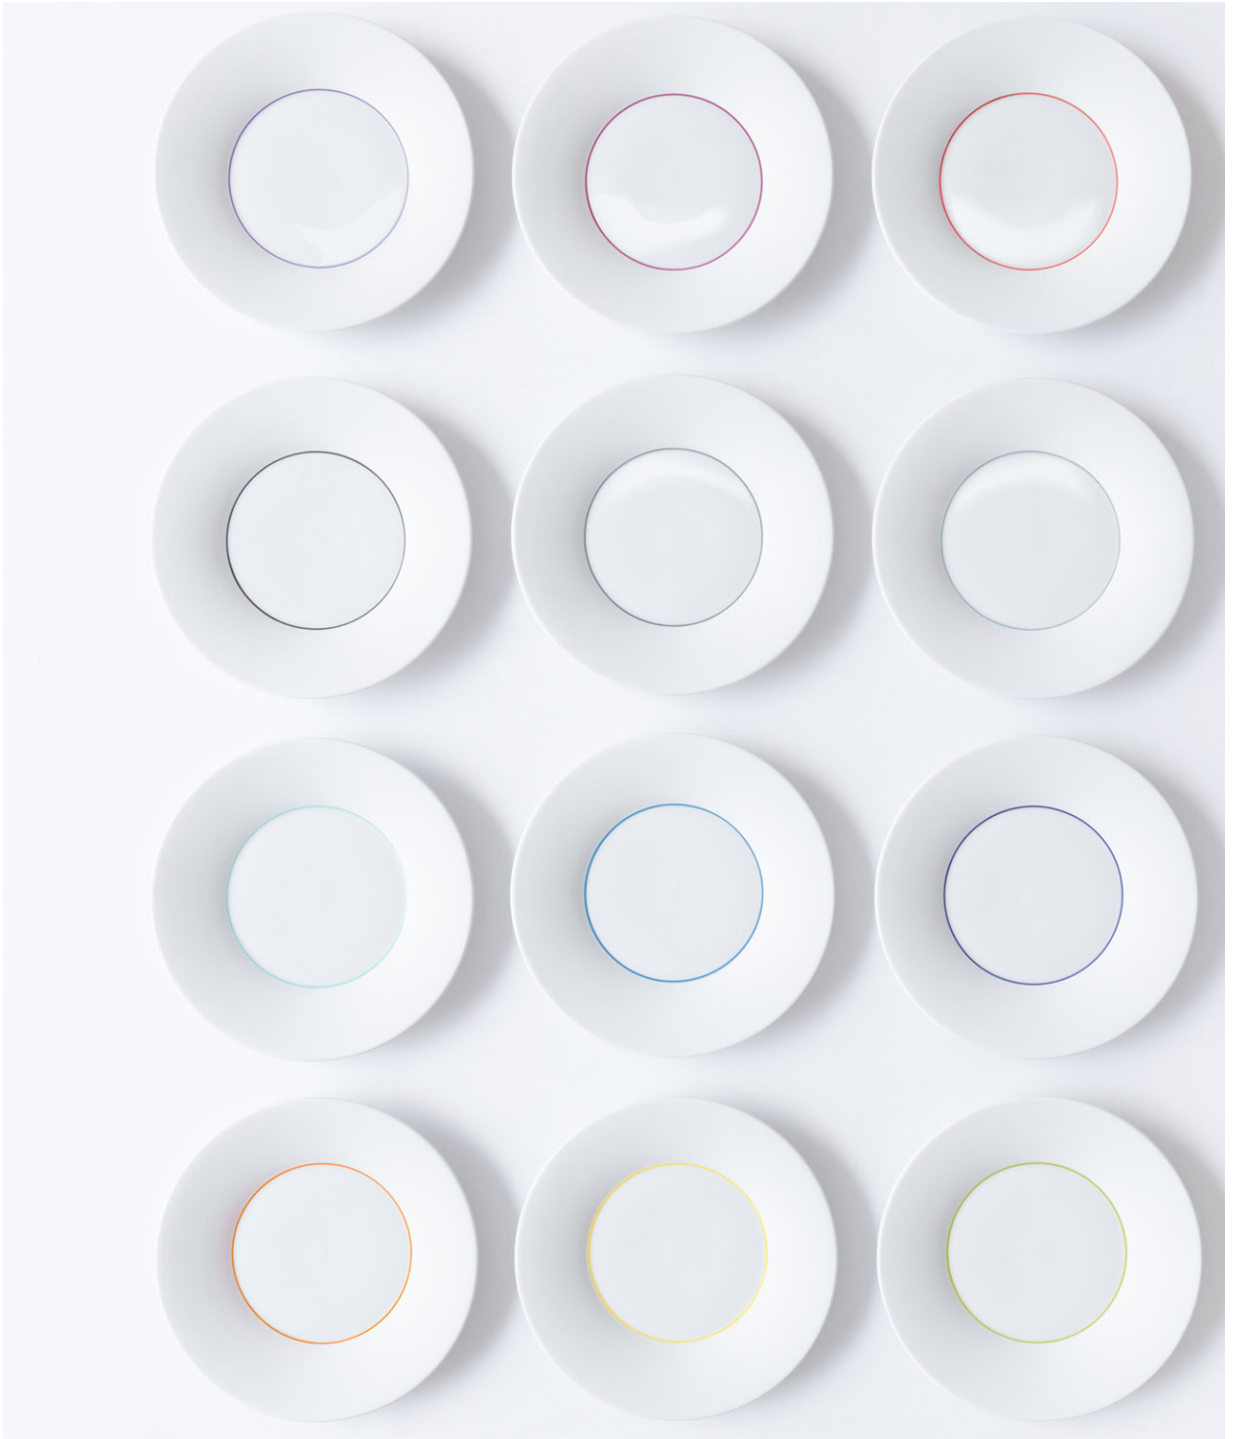

240
▸ Blue

236
▸ Lilac

237
▸ Petrol

235
▸ Grey

239
▸ Black

242
▸ Platinum

241
▸ Gold

Bring any or all of the Spectrum colors to the table! Handpainted on items out of the velvet collection, bisque porcelain, finely polished, dishwasher safe and microwave proof (except Precious Metals).

101_231_00

Spectrum

Ø180 h20

► *Cake & bread plate*

Products

To purchase a product with a specified color, you simply combine the color code to the middle of the article number for e.g. 101_231_00

Please order a minimum of 12 pcs per color.